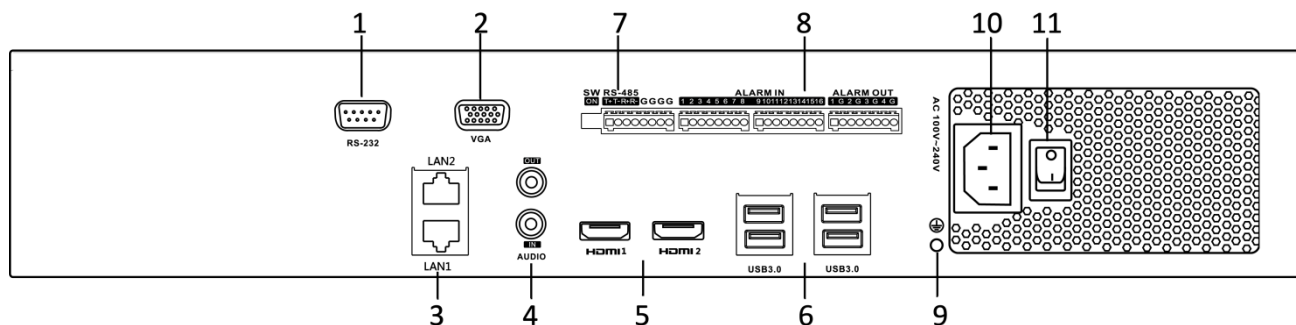

Physical Interfaces

Index	Description	Index	Description
1	RS-232 Serial Interface	7	RS-485 Serial Interface, Terminal Switch
2	VGA Output Interface	8	Alarm Input / Output (Optional)
3	LAN1 and LAN2 Interfaces	9	GND
4	Audio Input / Output Interface	10	100 to 240 VAC power supply
5	HDMI1 and HDMI2 Interfaces	11	Power Switch
6	4 × USB 3.0 Interface