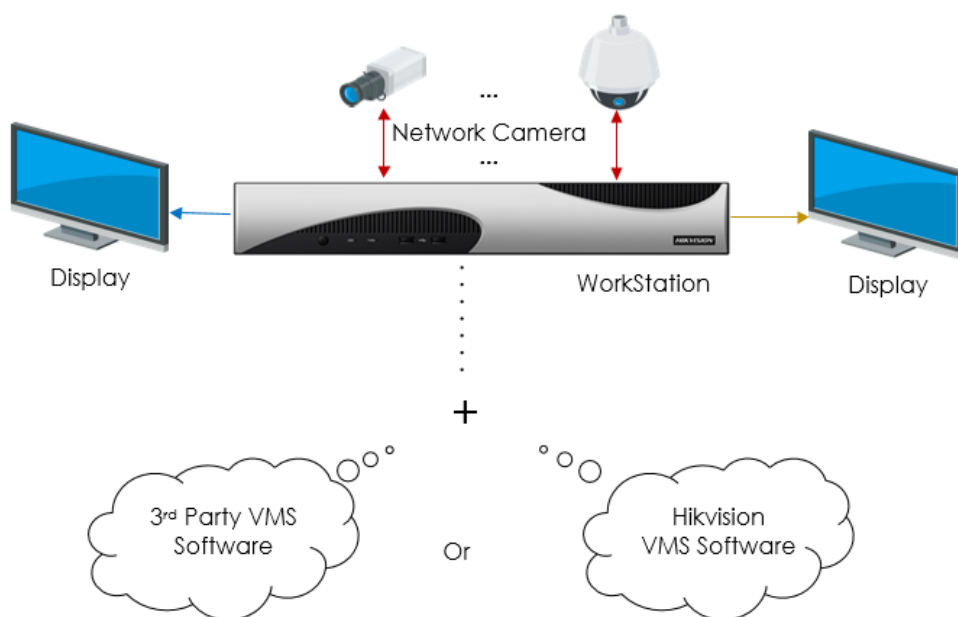

Typical Applications